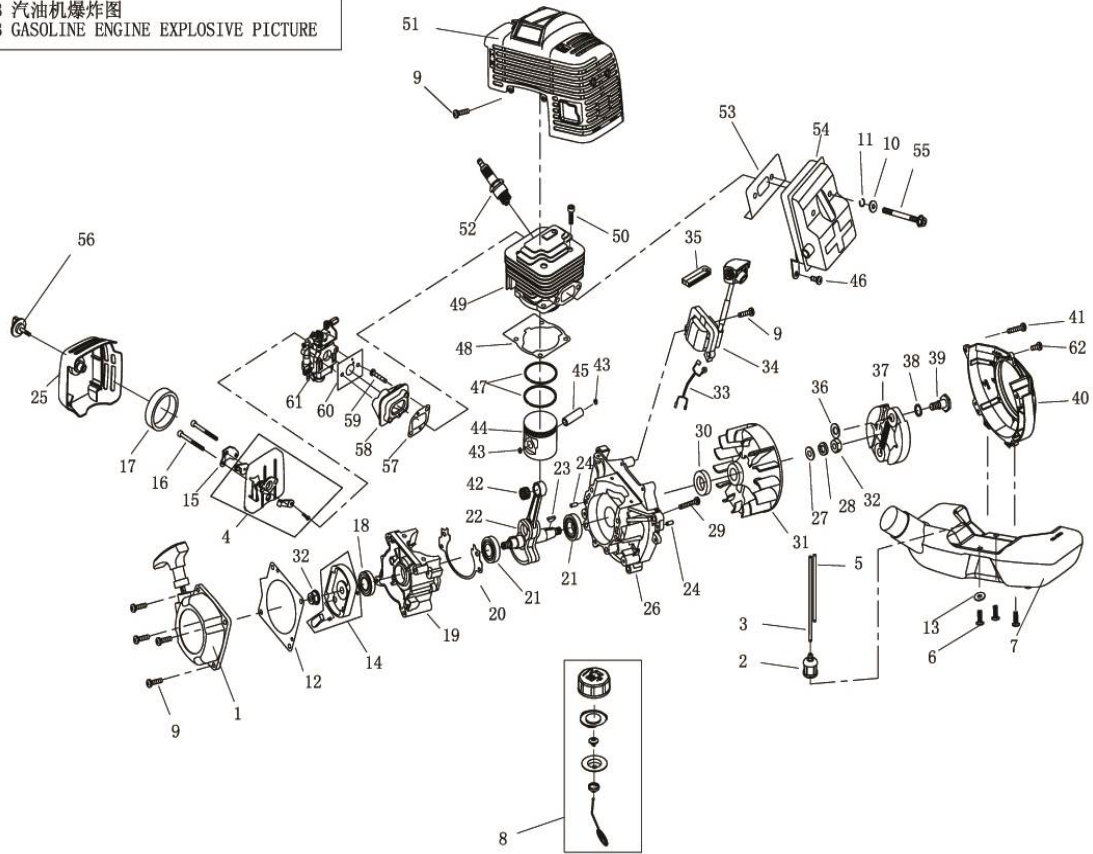

1E44FGB 汽油机爆炸图
1E44FGB GASOLINE ENGINE EXPLOSIVE PICTURE

Engine			
Pos no	Reference no	English description	Qty
1	02050070024	Starter	1
2	02050120002	Fuel filter	1
3	61330010018	Oil return pipe	1
4	70030040012	Base, cleaner	1
5	61330010019	Oil inlet pipe	1
6	03020020027	Bolt assy M5*16	3
7	70050030172	Fule tank	1
8	02110020026	Cap,fule tank	1
9	03020020012	Bolt assy M5*20	6
10	03040020016	Washer 6	2
11	03050010013	Washer 6	2
12	02010030018	Starter liner	1
13	03040050022	Washerφ5*15*1	3
14	02050100006	Starter pulley comp	1
15	02020160533	Oil baffle plate	1
16	03020020044	Bolt assy M5*55	2
17	02090010044	Air filter element	1
18	03100010009	Oil seal 12*22*7	1
19	70070050055	Front crankcase	1
20	02070010231	Gasket,crankcase	1
21	03090010016	Bearing	2
22	02020120063	Crank shaft assy	1